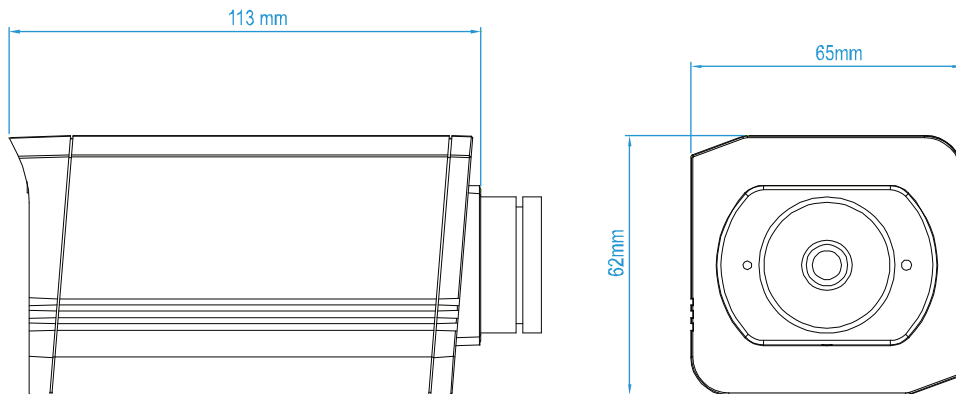

### SPECIFICATIONS

■ Network	
Network Compression	H.264 / MPEG4 / MJPEG
Multiple Video Streaming (Encode Modes, IPS, Resolution)	YES
LAN Port	YES
LAN Speed	10/100 Based-T Ethernet
Supported Protocols	DDNS, PPPoE, DHCP, NTP, SNTP, TCP/IP, ICMP, SMTP, FTP, HTTP, RTP, RTSP, RTCP, IPv4, Bonjour, UPnP, DNS, UDP, IGMP, QoS
ONVIF Compatible	YES
Frame Rate	30fps
Number of Online Users	10
Security	(1) Multiple user access levels with password (2) IP address filtering (3) Digest authentication
Remote Access	(1) Internet Explorer on Windows operating system (2) EagleEyes on iPhone, iPad & Android mobile devices
■ Camera	
Image Sensor	1/2.9" SONY H.R. image sensor
Video Resolution	1920 x 1080; 1280 x 720; 720 x 480; 352 x 240
Min Illumination	0.1 Lux / F1.5
Shutter Speed	1 / 60 (1/50) to 1 / 100,000 sec.

## SPECIFICATIONS (CONTINUED)

■ Camera	
S/N Ratio	More than 48dB (AGC off)
Lens	C/CS Mount (MBLF >= 5.8mm)
Viewing Angle	73.2°(Horizontal) / 47.4°(Vertical) / 85.4°(Diagonal) (Base on f3.8mm fixed Lens)
IR Shift	YES
White Balance	ATW
AGC	Auto
IRIS Mode	AES / DC Iris
POE	YES (IEEE 802.3af)
External Alarm I/O	YES
Microphone	YES
Line in	YES
Power Source (±10%)	12V / 1A
Operating Temperature	0°C~40°C
■ Others	
Mobile Surveillance	iPad / iPhone / Android mobile device
Motion Detection	YES
Event Notification	FTP / Email / SMS
RTC (real-time clock)	YES
Digital Pan / Tilt / Zoom	YES
Minimum Web Browsing Requirements	<ul style="list-style-type: none"> <li>• Intel core i3 or higher, or equivalent AMD</li> <li>• 2GB RAM</li> <li>• AGP graphics card, Direct Draw, 32MB RAM</li> <li>• Windows 7, Vista &amp; XP, DirectX 9.0 or later</li> <li>• Internet Explorer 7.x or later</li> </ul>

## DIMENSIONS\*\*

\*\* Dimensional tolerance: (± 5mm)